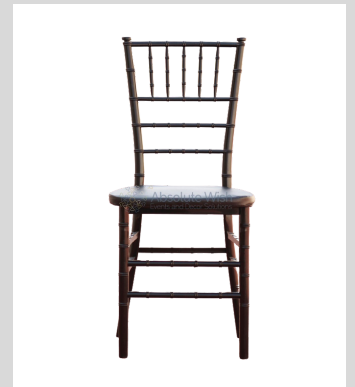

**BLACK PADDED
LOUIS CHAIR
R100**

PRODUCT CODE: BPLC1

**WHITE PADDED
LOUIS CHAIR
R100**

PRODUCT CODE: WPLC2

**BLACK GLASS LOUIS CHAIR
R100**

PRODUCT CODE: BGLC01

**WHITE GLASS LOUIS CHAIR
R100**

PRODUCT CODE: WGLC02

**PHOENIX CHAIR
R30**

PRODUCT CODE: PC03

**TIFFANY CHAIR
R25**

PRODUCT CODE: TC-01

Available in Black, White, Gold

Please note that all the prices that have been quoted in this catalogue are the prices charged for hiring per unit of item.