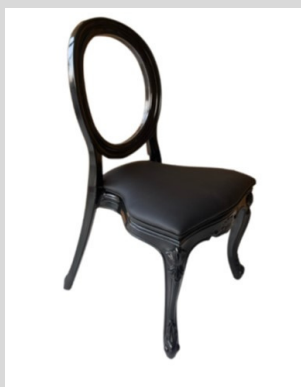

Our mission is to provide event and décor solutions that that are accessible to all.

LUXURY & STANDARD CHAIRS

**WOODEN PADDED
LOUIS CHAIR
R100**

PRODUCT CODE: WPL01

**WOODEN GRID
LOUIS CHAIR
R100**

PRODUCT CODE: WPG02

**WOODEN HIS & HERS
ARM CHAIR
R300**

PRODUCT CODE: WHHP3

**WOODEN HIS & HERS
ARM CHAIR
R300**

PRODUCT CODE: WHHW1

**BLACK GOLD
TRIM CHAIR
R80**

PRODUCT CODE: BGTC1

**WHITE GOLD
TRIM CHAIR
R80**

PRODUCT CODE: WGT2

**BLACK PADDED
LOUIS CHAIR
R100**

PRODUCT CODE: BPLC1

**WHITE PADDED
LOUIS CHAIR
R100**

PRODUCT CODE: WPLC2

**BLACK GLASS LOUIS CHAIR
R100**

PRODUCT CODE: BGLC01

**WHITE GLASS LOUIS CHAIR
R100**

PRODUCT CODE: WGLC02